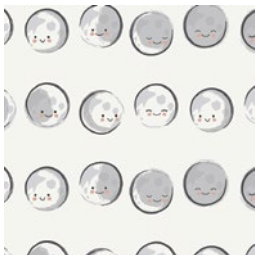

Lost IN SPACE

FREE PATTERN

Lost IN SPACE

QUILT DESIGNED BY AGFstudio

STARGAZER

FABRICS DESIGNED BY AGFstudio

CAP-ST-1106
TWINKLY PHASES

CAP-ST-1108
PLANETARIUM

CAP-ST-1103
INTERRUPTED SIGNAL

CAP-ST-1104
TO BEARFINITY & BEYOND!

CAP-ST-1107
STARDUST

CAP-ST-1101
CONNECT THE STARS

CAP-ST-1102
LUNAR STAMPS

CAP-ST-1109
ASTROMAGICAL-FULL-REPEAT

CAP-ST-1105
HAPPY MOONS

CAP-ST-1100
SPATIAL FRIENDS